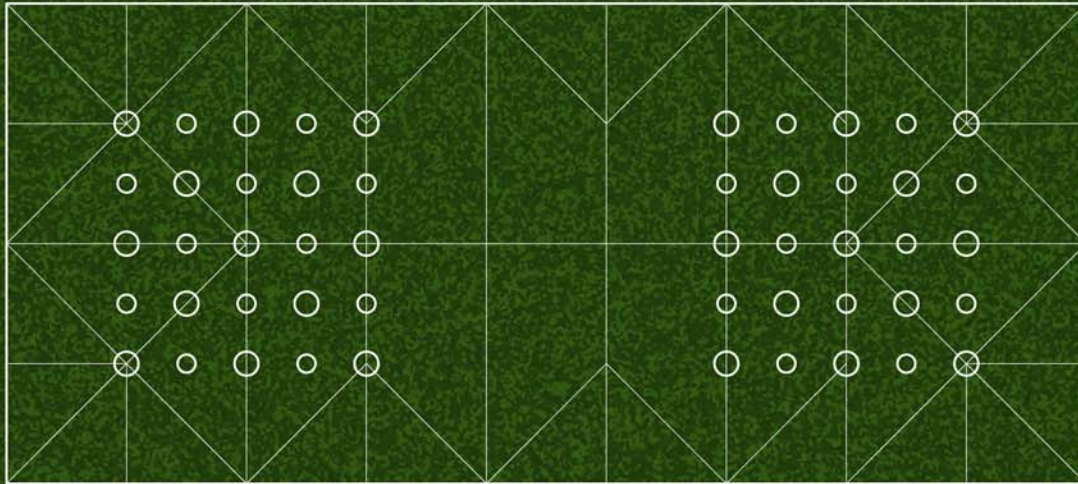

Lighting Possibilities

5 Strand Configuration with Lanterns omitted in the Center

- 50 Rice Paper Lanterns Used
- 26 - 24" Lanterns
- 24 - 18" Lanterns

- Multiple Colors Available