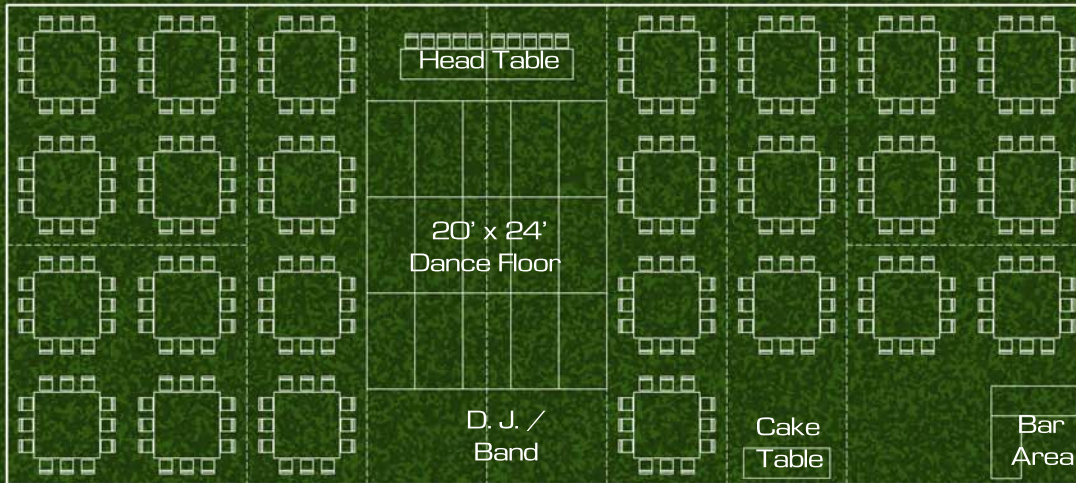

Quick Facts:

- Seats 360 People

Seating Capacity Will Be Adjusted For:

- Dance Floor
- Bar Area
- Stage
- Buffet Area
- DJ or Band
- Specialty Tables

- Table Options

- 36 - 8' Banquet Tables
- 36 - 72" Round Tables
- Other Table Possibilities Available

- Lighting Options

- 45 - Rice Paper Lanterns (3 Strand)
- 75 - Rice Paper Lanterns (5 Strand)
- 616' - Rope Lighting
- 4 - Candelabra Lighting
- 4 - Quartz Fixture

- Other Options

- Dance Floor / Flooring
- Stage / Elevated Head Table
- Buffet and Bar Areas
- 7' or 8' Side Wall Height Available
- Heating and Air Conditioning
- Siding: Window / Solid / Screen

5 Strand Rice Paper Lantern Configuration Shown

40' x 90'

Layout Possibilities

Typical Round Table Layout

- Seating for 260
- Includes Room For:
 - Bar Area
 - 20' x 24' Dance Floor
 - D. J. / Band Area
 - Cake / Place card Table Area

Typical Banquet Table Layout

- Seating for 260
- Includes Room For:
 - Bar Area
 - 20' x 24' Dance Floor
 - D. J. / Band Area
 - Cake / Place card Table Area

40' x 90'

Layout Possibilities

Modern Square Table Layout