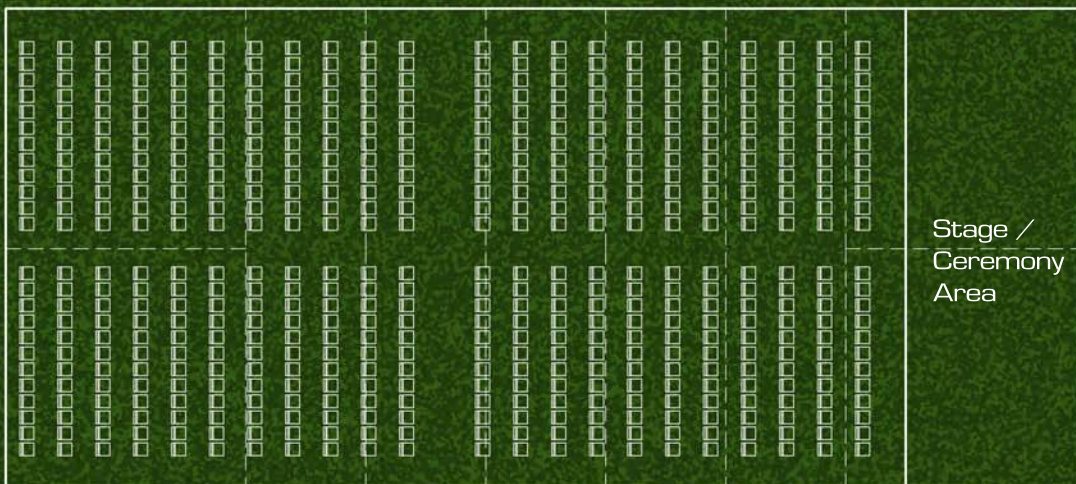

Quick Facts:

- Seats 360 People

Seating Capacity Will Be Adjusted For:

- Dance Floor
- Bar Area
- Stage
- Buffet Area
- DJ or Band
- Specialty Tables

- Table Options

- 36 - 8' Banquet Tables
- 36 - 72" Round Tables
- Other Table Possibilities Available

5 Strand Rice Paper Lantern Configuration Shown

40' x 90'

Layout Possibilities

Typical Round Table Layout

- Seating for 260
- Includes Room For:
 - Bar Area
 - 20' x 24' Dance Floor
 - D. J. / Band Area
 - Cake / Place card Table Area

Typical Banquet Table Layout

- Seating for 260
- Includes Room For:
 - Bar Area
 - 20' x 24' Dance Floor
 - D. J. / Band Area
 - Cake / Place card Table Area

40' x 90'

Layout Possibilities

Modern Square Table Layout

- Seating for 310
- Includes Room For:
 - Bar Area
 - 20' x 24' Dance Floor
 - D. J. / Band Area
 - Cake / Place card Table Area

Typical Cathedral Style Layout

- Floor Seating for 528
- Includes Room For:
 - 15' x 40' Stage / Ceremony Area