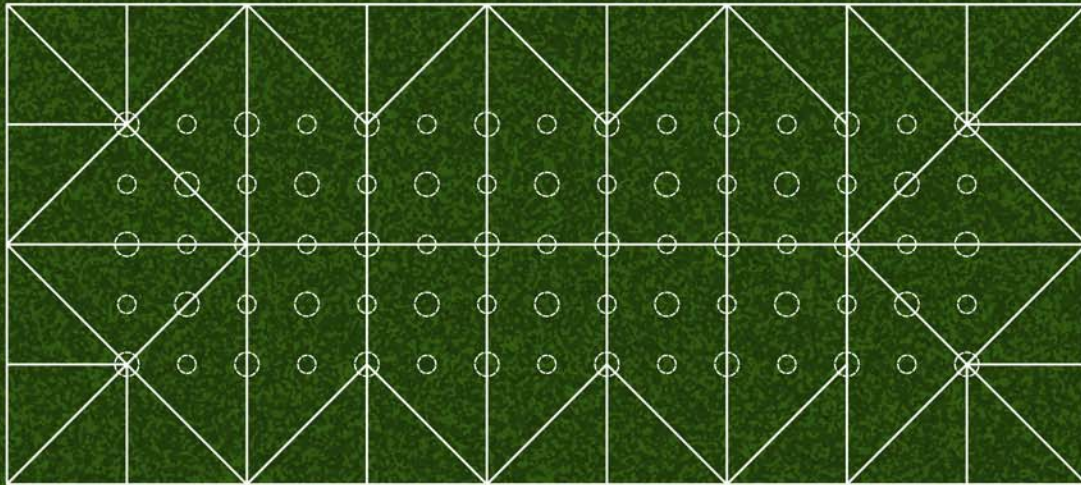

Quick Facts:

- Seats 360 People

Seating Capacity Will Be Adjusted For:

- Dance Floor
- Bar Area
- Stage
- Buffet Area
- DJ or Band
- Specialty Tables

- Table Options

- 36 - 8' Banquet Tables
- 36 - 72" Round Tables
- Other Table Possibilities Available

- Lighting Options

- 45 - Rice Paper Lanterns (3 Strand)
- 75 - Rice Paper Lanterns (5 Strand)
- 616' - Rope Lighting
- 4 - Candelabra Lighting
- 4 - Quartz Fixture

- Other Options

- Dance Floor / Flooring
- Stage / Elevated Head Table
- Buffet and Bar Areas
- 7' or 8' Side Wall Height Available
- Heating and Air Conditioning
- Siding: Window / Solid / Screen

5 Strand Rice Paper Lantern Configuration Shown

40' x 90'

Layout Possibilities

Typical Round Table Layout

- Seating for 260
- Includes Room For:
 - Bar Area
 - 20' x 24' Dance Floor
 - D. J. / Band Area
 - Cake / Place card Table Area

Typical Banquet Table Layout

- Seating for 260
- Includes Room For:
 - Bar Area
 - 20' x 24' Dance Floor
 - D. J. / Band Area
 - Cake / Place card Table Area

40' x 90'

Layout Possibilities

Modern Square Table Layout