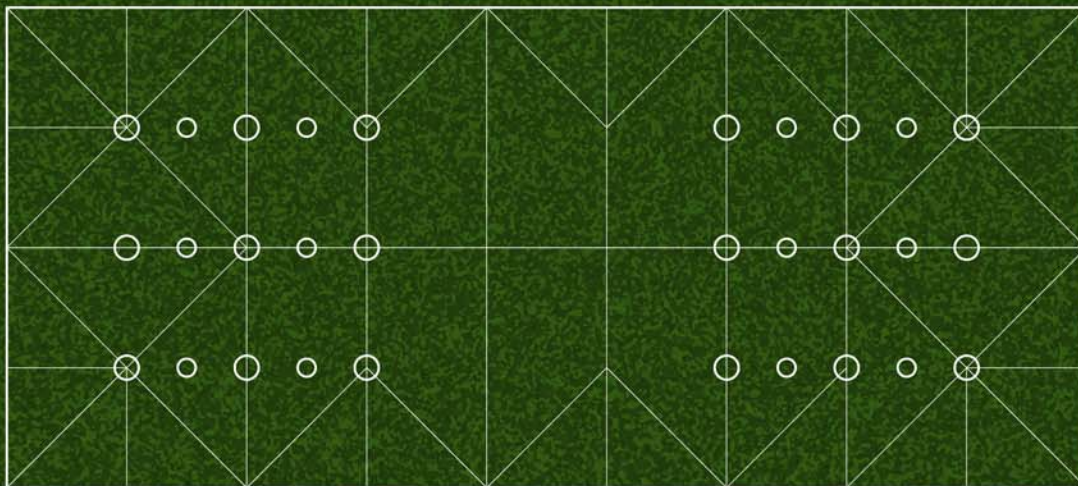

40' x 90'

Lighting Possibilities

5 Strand Configuration with Lanterns omitted in the Center

- 50 Rice Paper Lanterns Used
- 26 - 24" Lanterns
- 24 - 18" Lanterns

- Multiple Colors Available

3 Strand Configuration with Lanterns omitted in the Center